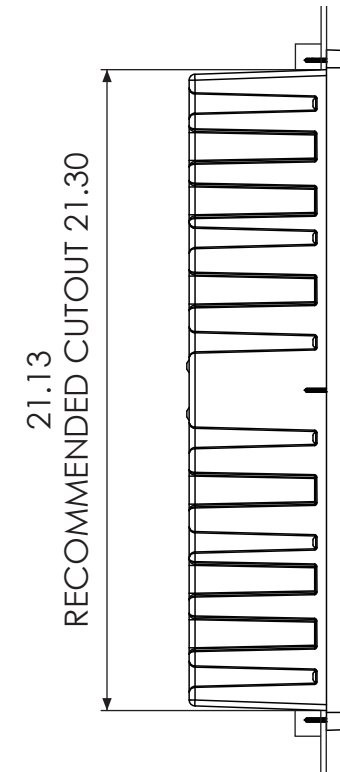

## INSTALLATION

- GRILLE INSTALLATION:
1. PRESS AND SECURE END CLIPS FIRST
  2. CAREFULLY SQUEEZE AND WORK TOWARD MIDDLE TABS, PRESSING IN AS YOU GO

JSB2000