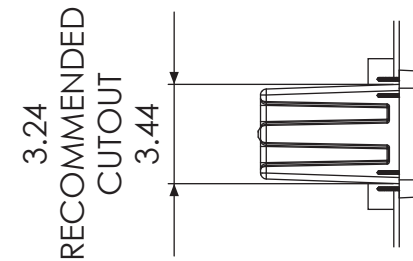

## INSTALLATION

- GRILLE INSTALLATION:
1. PRESS AND SECURE END CLIPS FIRST
  2. CAREFULLY SQUEEZE AND WORK TOWARD MIDDLE TABS, PRESSING IN AS YOU GO

JSB2000